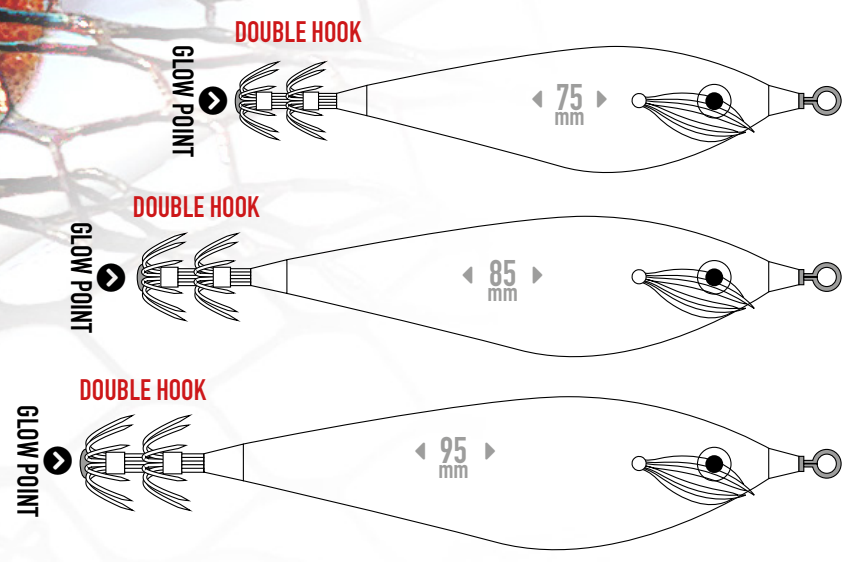

MISAKI SOFT

COLOUR 51 | GREEN GLOW

GREEN GLOW

NEW 2025

CODE	SIZE	BARCODE	SHOP €	RRP €
MIS072G51	70mm			
		8 033312 239075		

Misaki HARD

MISAKI HARD

MISAKI HARD COLOUR 19 RED GLOW			RED GLOW NEW 2025	
CODE	SIZE	BARCODE	SHOP €	RRP €
MIH0952R19	95mm	8 033312 241818		
MIH0852R19	85mm	8 033312 239235		
MIH0752R19	75mm	8 033312 241733		