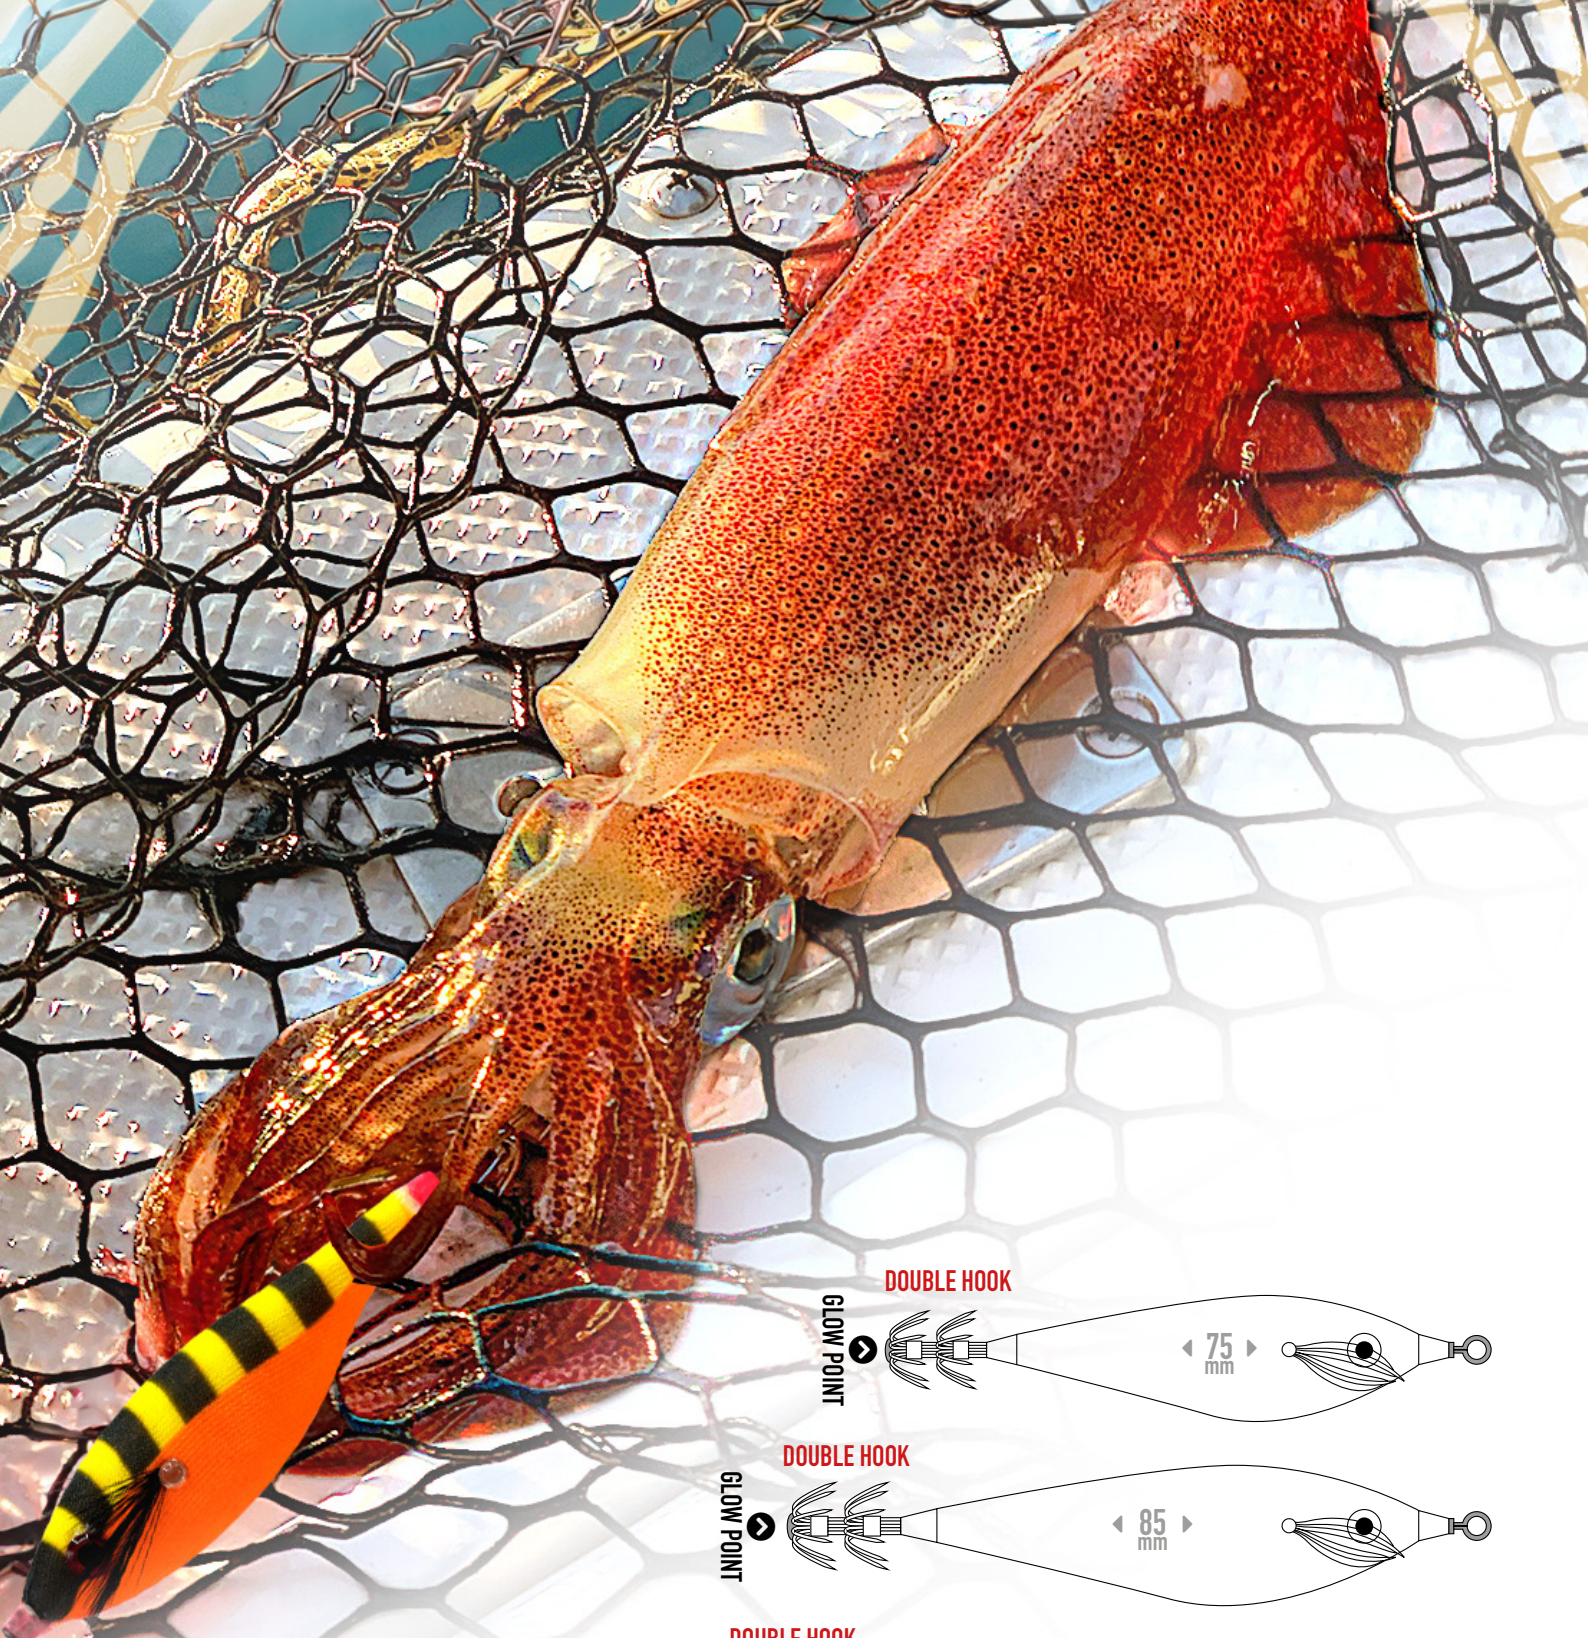

MISAKI SOFT

COLOUR 51 | GREEN GLOW

GREEN GLOW

NEW 2025

CODE	SIZE	BARCODE	SHOP €	RRP €
MIS072G51	70mm			
		8 033312 239075		

Misaki HARD

MISAKI HARD

MISAKI HARD COLOUR 19 RED GLOW			RED GLOW NEW 2025	
CODE	SIZE	BARCODE	SHOP €	RRP €
MIH0952R19	95mm	8 033312 241818		
MIH0852R19	85mm	8 033312 239235		
MIH0752R19	75mm	8 033312 241733		